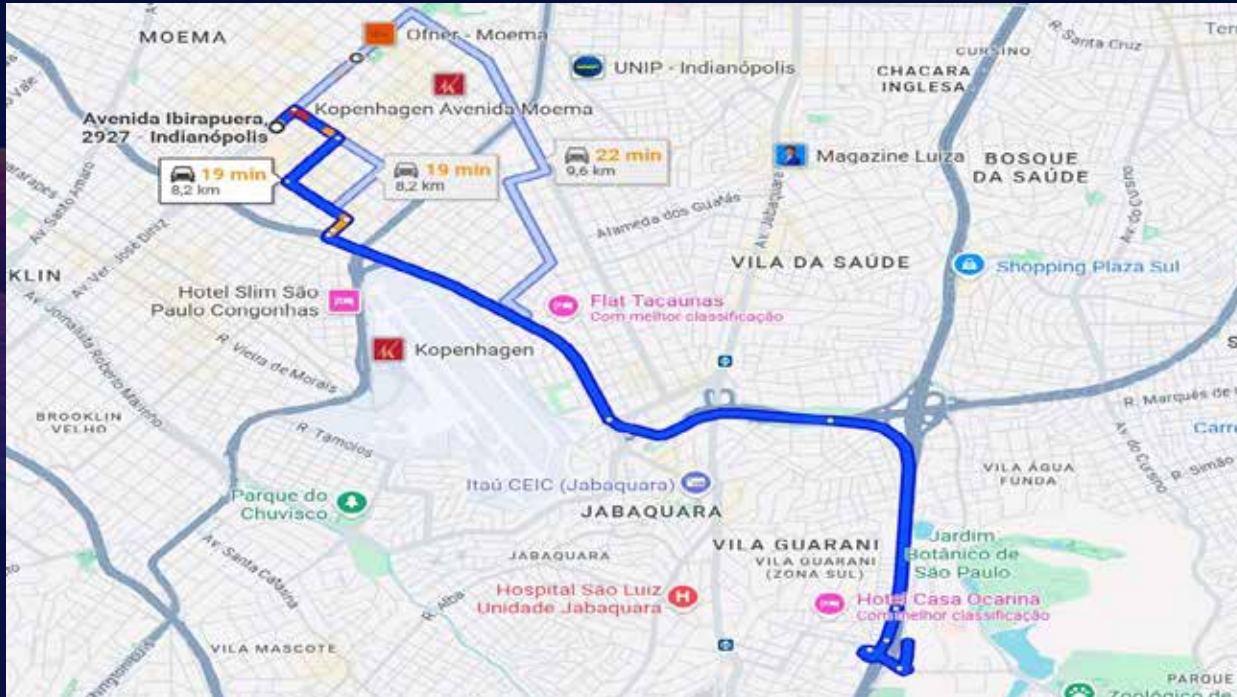

# Hotel Bourbon Convention Ibirapuera

**Address:** Avenida Ibirapuera, 2927 – Moema, São Paulo – SP, ZIP Code 04509-001

ConnectDay 2025

# Hotel Bourbon Convention Ibirapuera

Address: Avenida Ibirapuera, 2927 – Moema, São Paulo – SP, ZIP Code 04509-001

ConnectDay 2025