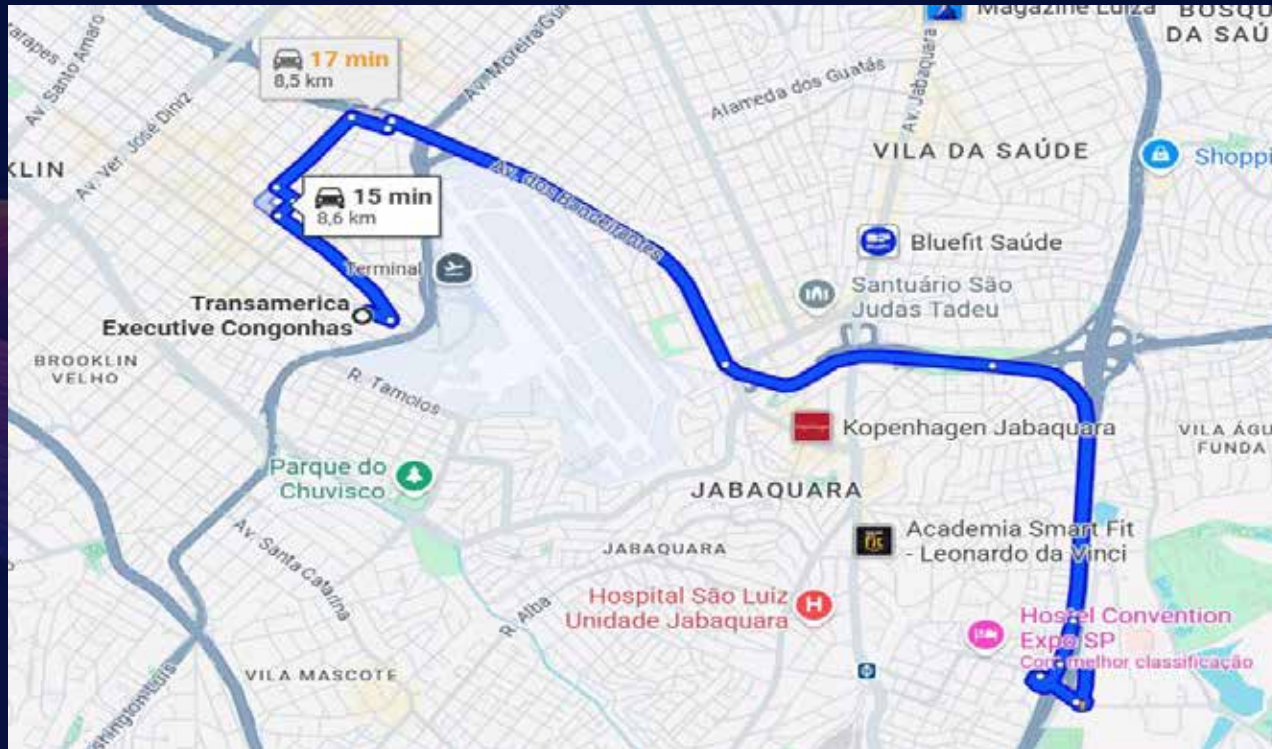

ConnectDay 2025

Transamérica Executive Congonhas

Address: Rua Vieira de Moraes, 1960, Campo Belo, São Paulo – SP, ZIP Code 04617-007