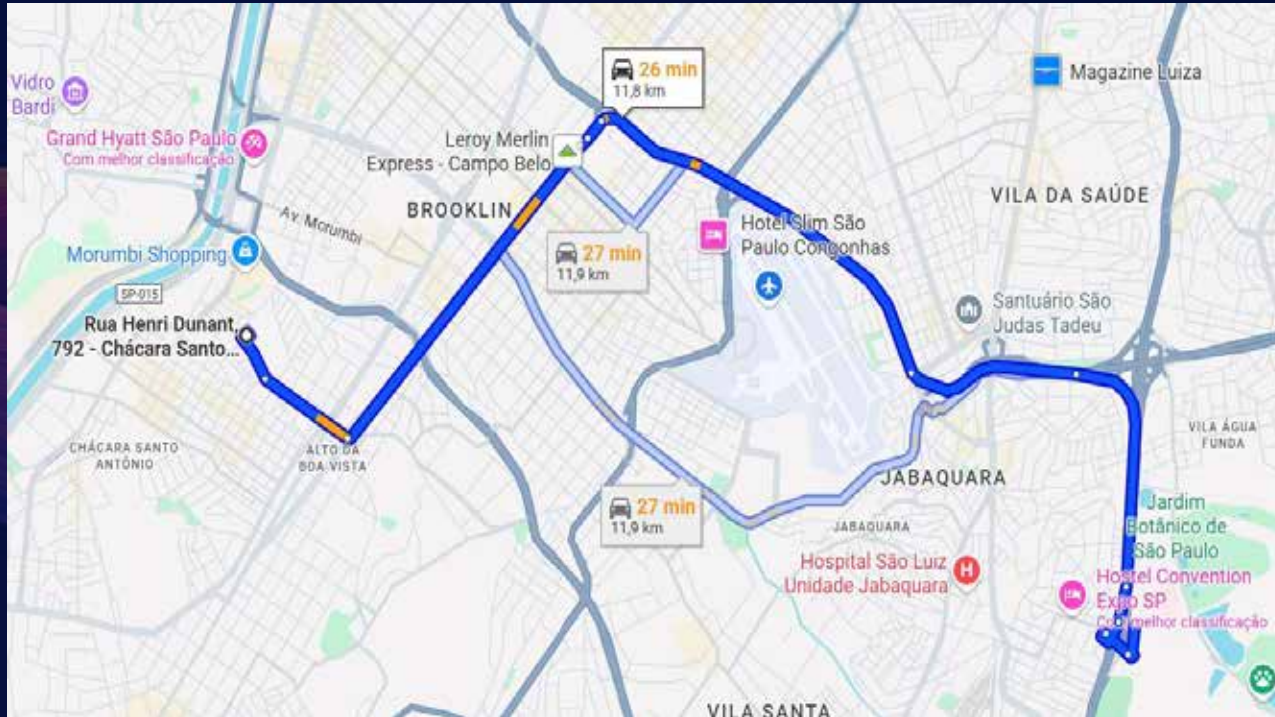

# Pullman São Paulo Vila Olímpia

Address: Rua das Olimpíadas, 205 A – Vila Olímpia, São Paulo – SP, ZIP Code 04551-000

ConnectDay 2025

# Novotel São Paulo Berrini

**Address:** Rua Henri Dunant, 792 – Chácara Santo Antônio, Santo Amaro, São Paulo – SP, ZIP Code 04709-110

ConnectDay 2025

# Novotel São Paulo Berrini

Address: Rua Henri Dunant, 792 – Chácara Santo Antônio, Santo Amaro, São Paulo – SP, ZIP Code 04709-110

ConnectDay 2025