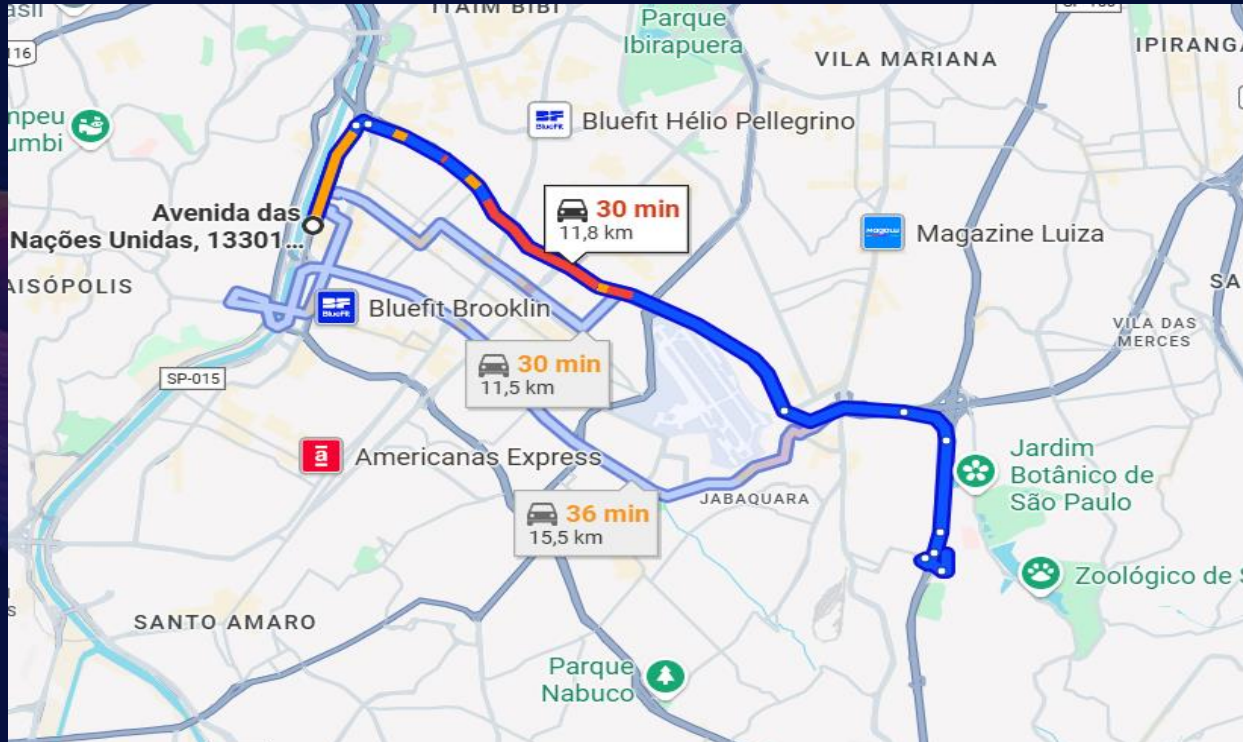

# Hotel Bourbon Convention Ibirapuera

**Address:** Avenida Ibirapuera, 2927 – Moema, São Paulo – SP, ZIP Code 04509-001

ConnectDay 2025

# Hotel Bourbon Convention Ibirapuera

Address: Avenida Ibirapuera, 2927 – Moema, São Paulo – SP, ZIP Code 04509-001

ConnectDay 2025

# Grand Hyatt São Paulo

**Address:** Avenida das Nações Unidas, 13301 – Itaim Bibi, São Paulo – SP, ZIP Code 04578-000

ConnectDay 2025

# Grand Hyatt São Paulo

Address: Avenida das Nações Unidas, 13301 – Itaim Bibi, São Paulo – SP, ZIP Code 04578-000

ConnectDay 2025